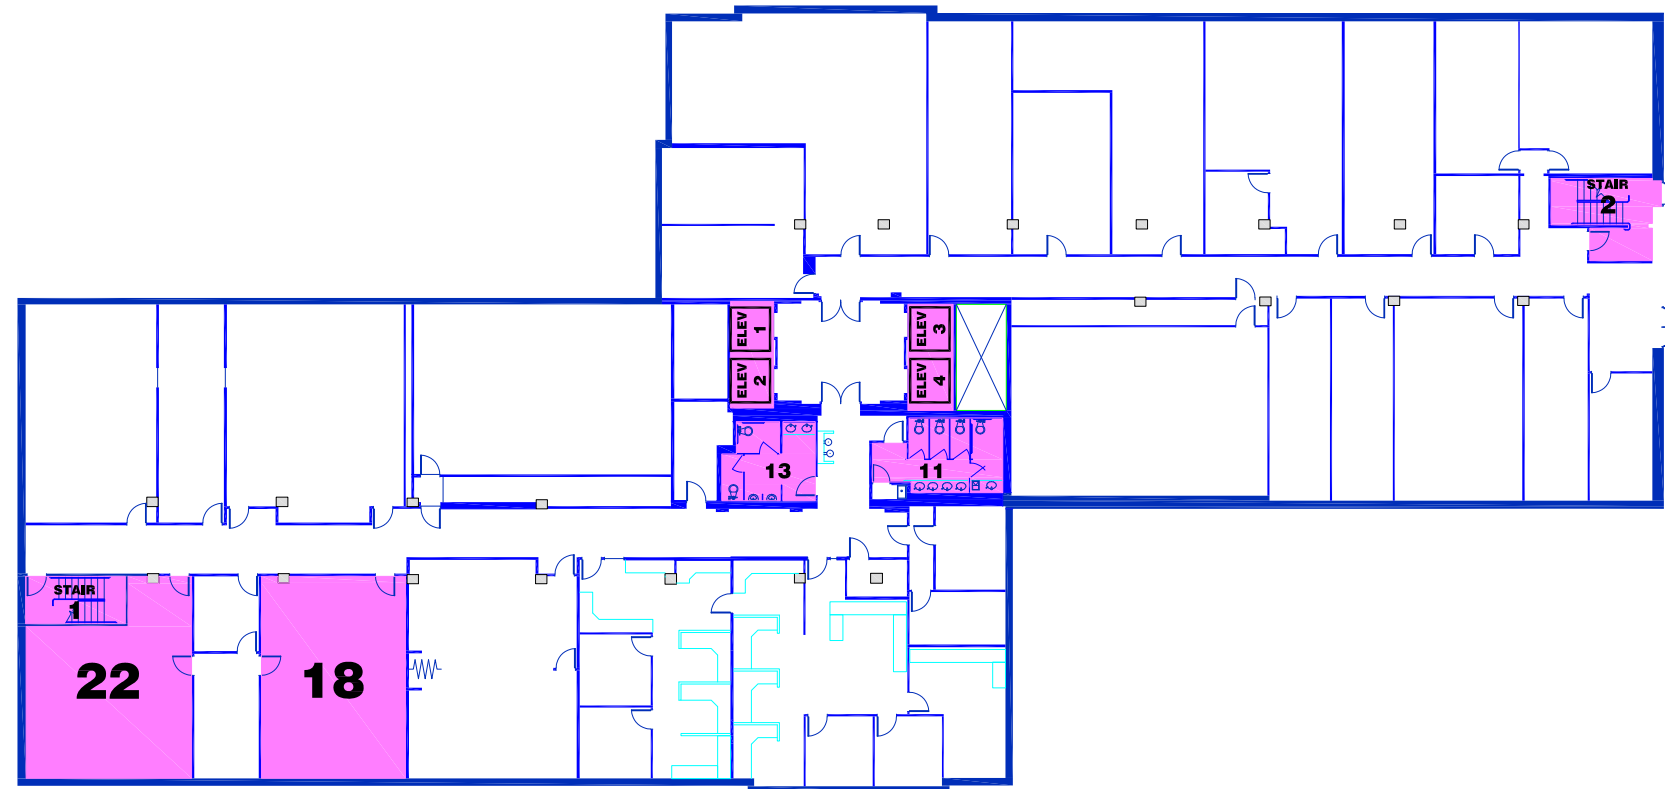

# COLLEGE PARK Occupancy Plan

Lower Floor 

 PUBLIC COMMON AREA

 FIRE EXTINGUISHER

 AUTOMATIC DOOR

 EXIT

 FIRE ALARM PULL STATION  
(horn sound & strobe lights)

 CAMPUS PHONE  
Emergency: Dial 911

 ACCESSIBLE  
ELEVATOR

 WOMEN'S TOILET  
 MEN'S TOILET