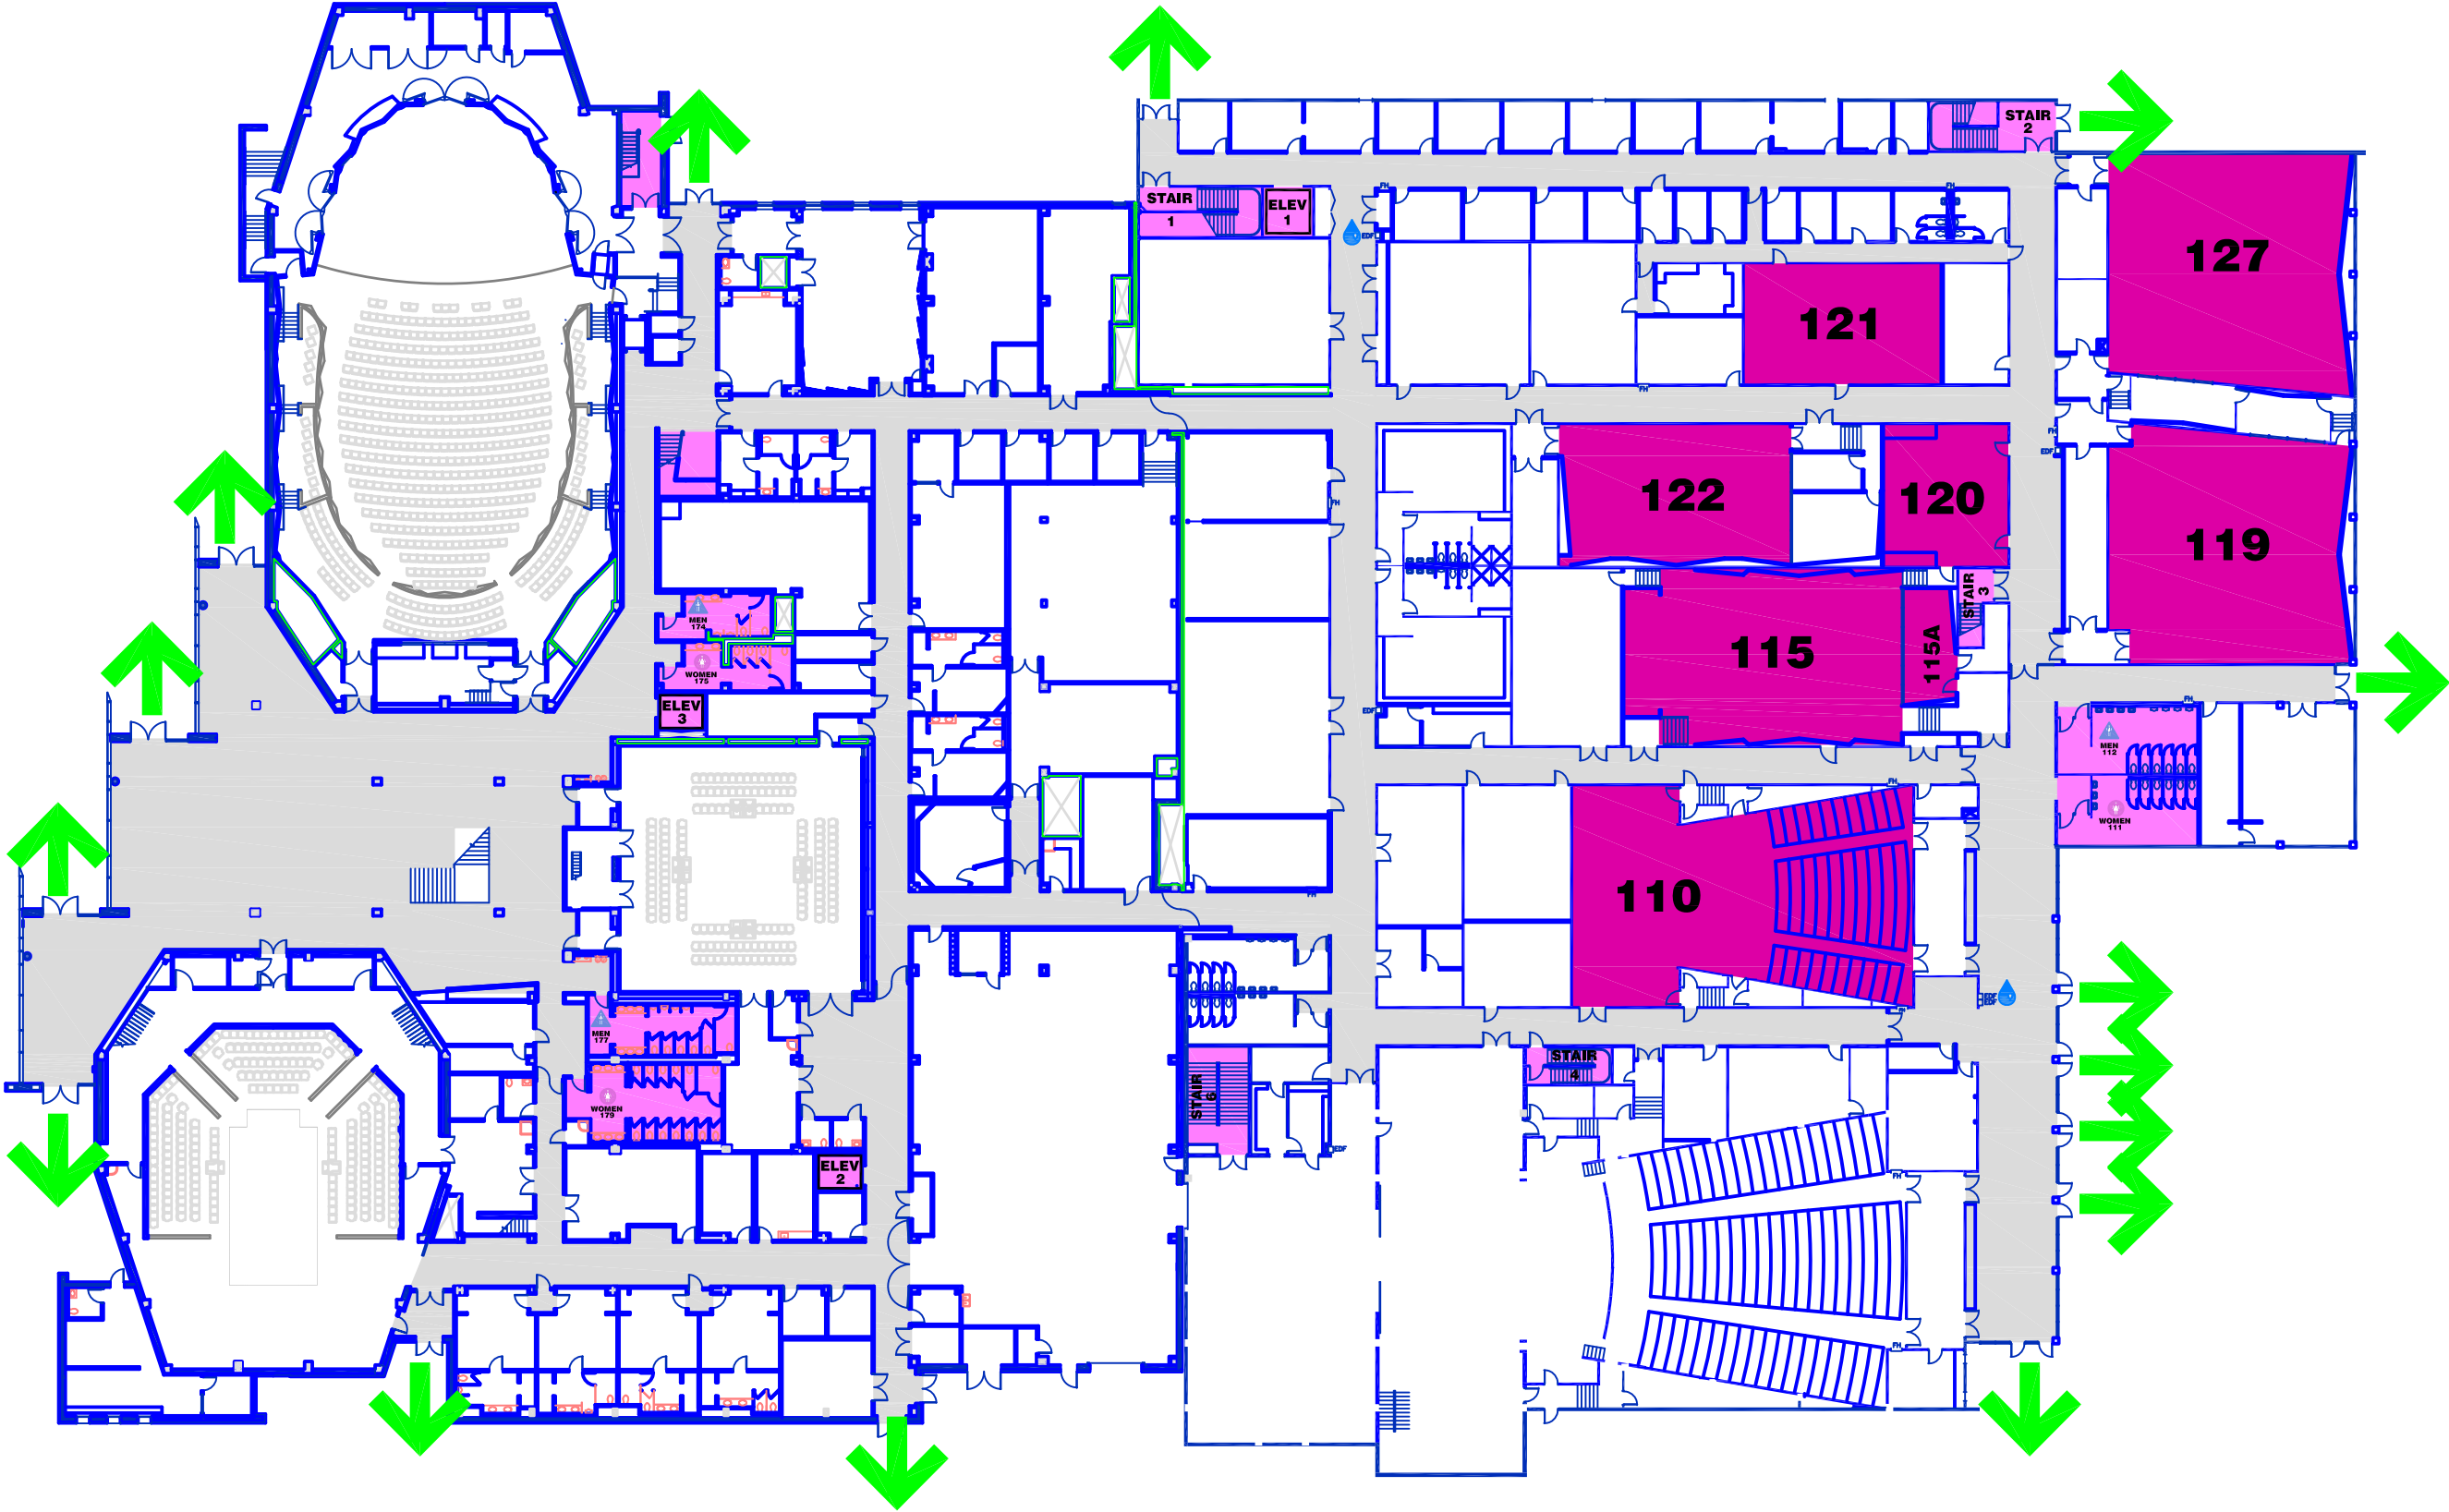

PERFORMING ARTS 1st Floor

-  PUBLIC COMMON AREA
-  PUBLIC SPECIAL AREA

 WATER BOTTLE FILLUP STATION